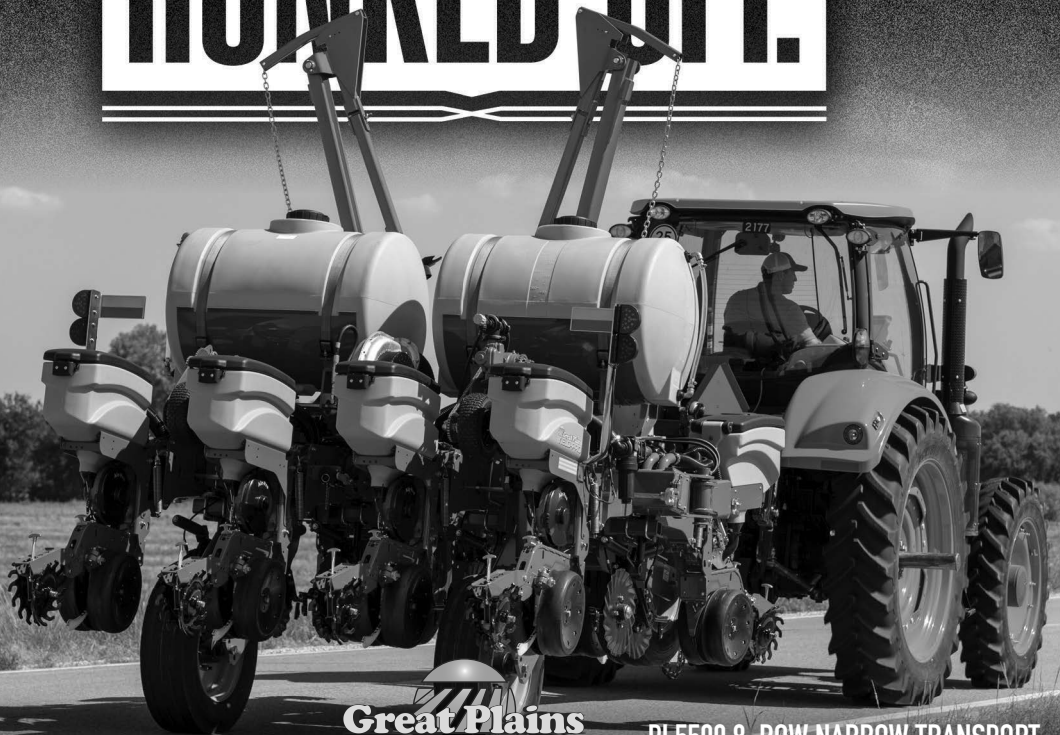

The
8-ROW PLANTER

YOU CAN

HAUL | DOWN THE | **ROAD**

without getting

HONKED OFF

Great Plains
"Harvest Starts Here."

PL5500 8-ROW NARROW TRANSPORT

VISIT YOUR LOCAL GREAT PLAINS DEALER OR GET MORE INFORMATION AT: www.GreatPlainsAg.com