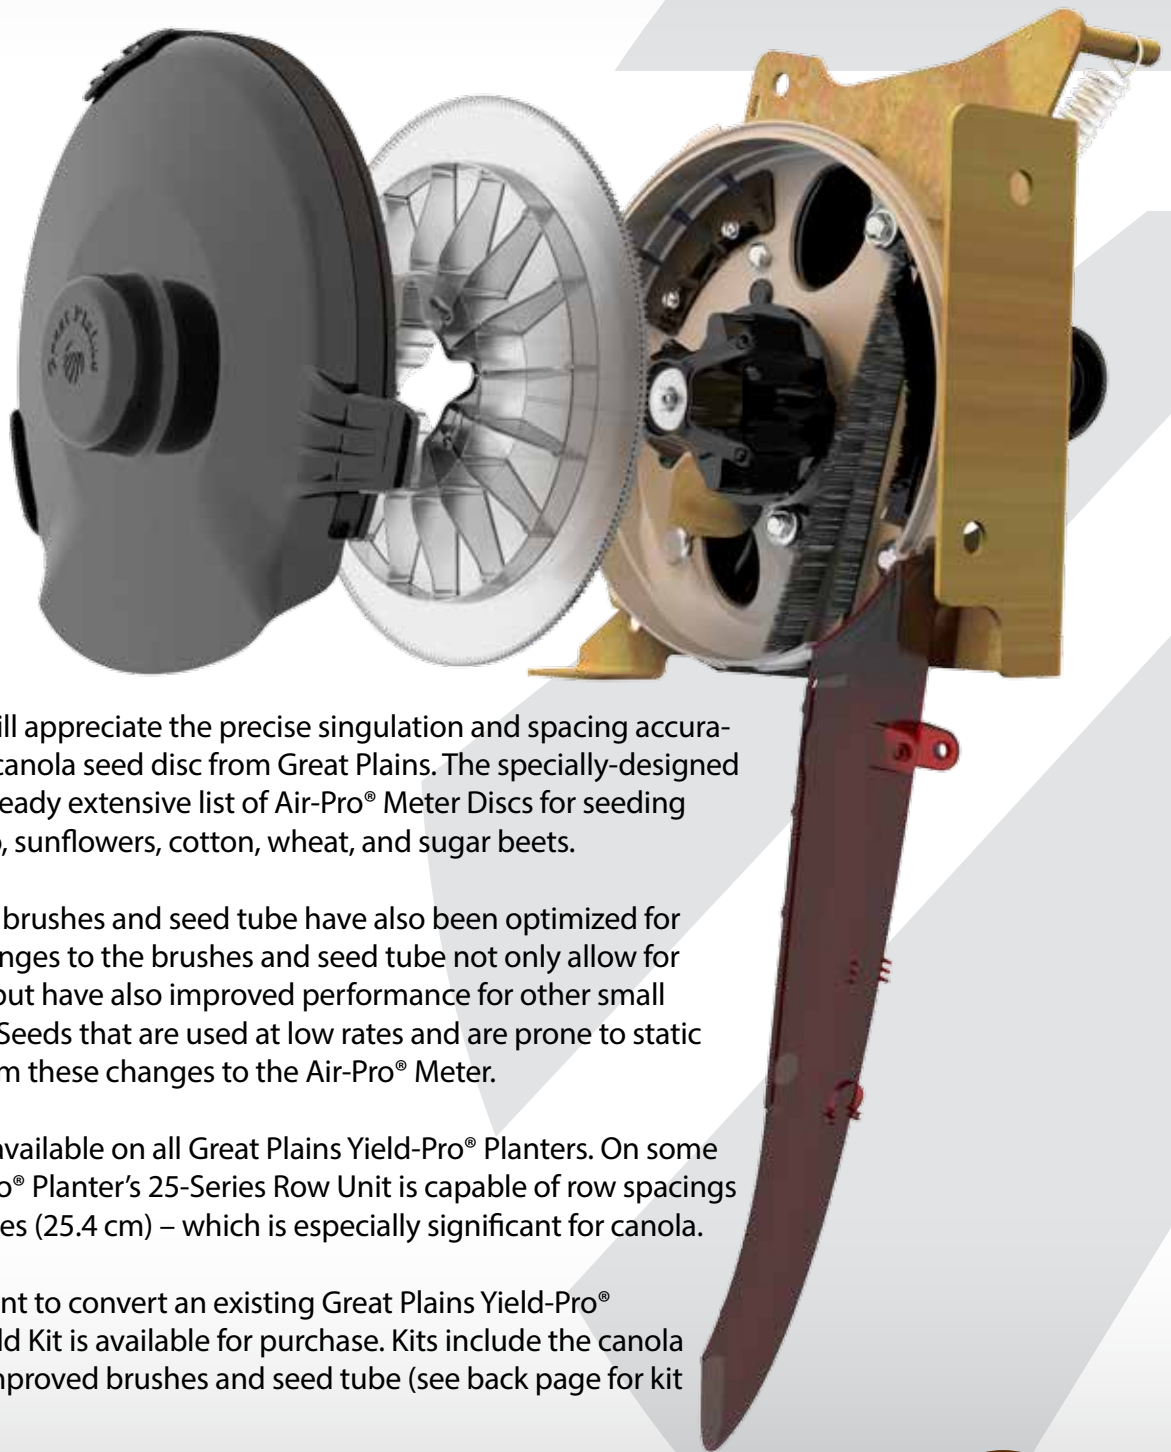

Precise Singulation for CANOLA

AIR-PRO®
PLANTERS

Canola producers will appreciate the precise singulation and spacing accuracy delivered by the canola seed disc from Great Plains. The specially-designed disc is part of our already extensive list of Air-Pro® Meter Discs for seeding corn, soybeans, milo, sunflowers, cotton, wheat, and sugar beets.

The Air-Pro® Meter's brushes and seed tube have also been optimized for seeding canola. Changes to the brushes and seed tube not only allow for canola singulation, but have also improved performance for other small seeds, such as milo. Seeds that are used at low rates and are prone to static cling will benefit from these changes to the Air-Pro® Meter.

Air-Pro® Meters are available on all Great Plains Yield-Pro® Planters. On some models, the Yield-Pro® Planter's 25-Series Row Unit is capable of row spacings as narrow as 10 inches (25.4 cm) – which is especially significant for canola.

For growers who want to convert an existing Great Plains Yield-Pro® Planter, a Canola Field Kit is available for purchase. Kits include the canola disc as well as the improved brushes and seed tube (see back page for kit details).