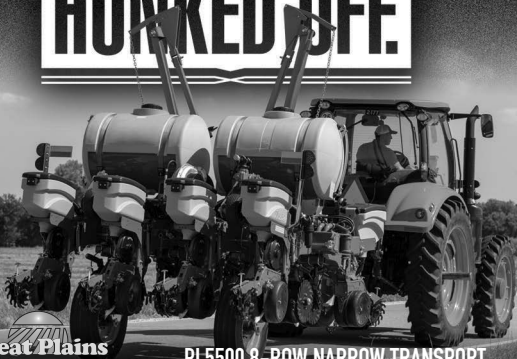

The
8-ROW PLANTER

YOU CAN

HAUL DOWN
THE **ROAD**

without getting

HONKED OFF.

Great Plains
"Harvest Starts Here."

PL5500 8-ROW NARROW TRANSPORT

VISIT YOUR LOCAL DEALER OR: www.GreatPlainsAg.com